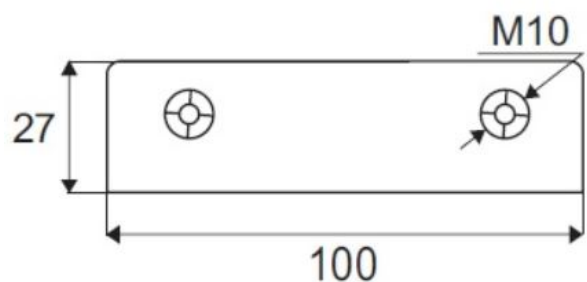

PRODUCT SHEET

Description:

Shelf Support "Square XL", CPL, 100x16x27mm, 4-8mm Glass

Item number:

22.02.565-0

Units	Box	Carton	HS Code	Barcode
Pcs.	1	100	8302420090	 5704866079945

4-8 mm glass

SISO A/S