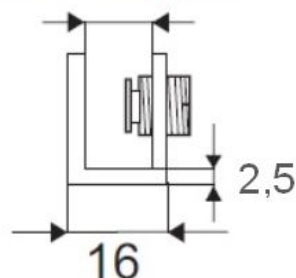

PRODUCT SHEET

Description:

Shelf Support "Square XL", CPL, 100x16x27mm, 4-8mm Glass

Item number:

22.02.565-0

Units	Box	Carton	HS Code	Barcode
Pcs.	1	100	8302420090	 5704866079945

4-8 mm glass

SISO A/S