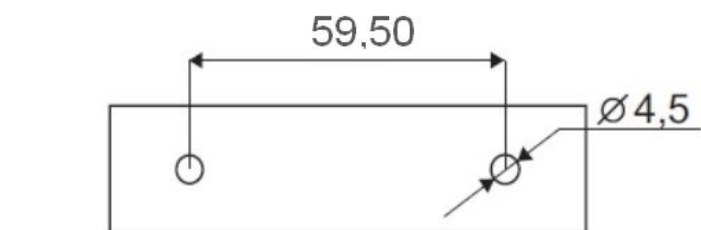

PRODUCT SHEET

Description:

Shelf Support "Square XL", CPL, 100x16x27mm, 4-8mm Glass

Item number:

22.02.565-0

Units	Box	Carton	HS Code	Barcode
Pcs.	1	100	8302420090	 5704866079945

4-8 mm glass

SISO A/S